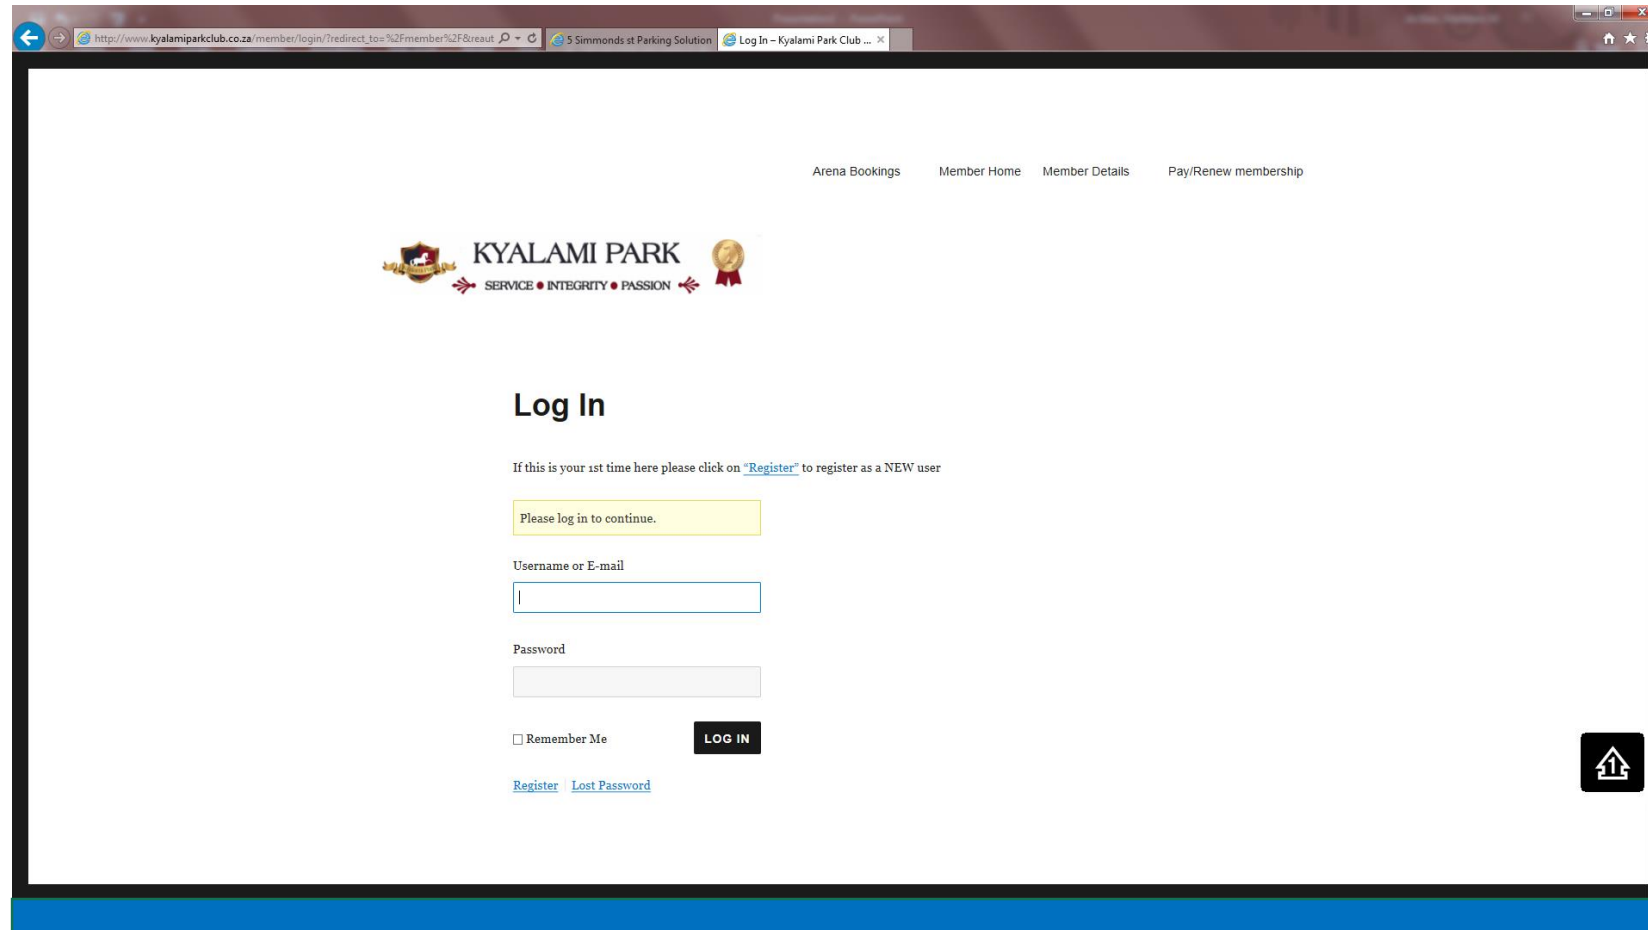

- Now you can login with your email address and the password you created