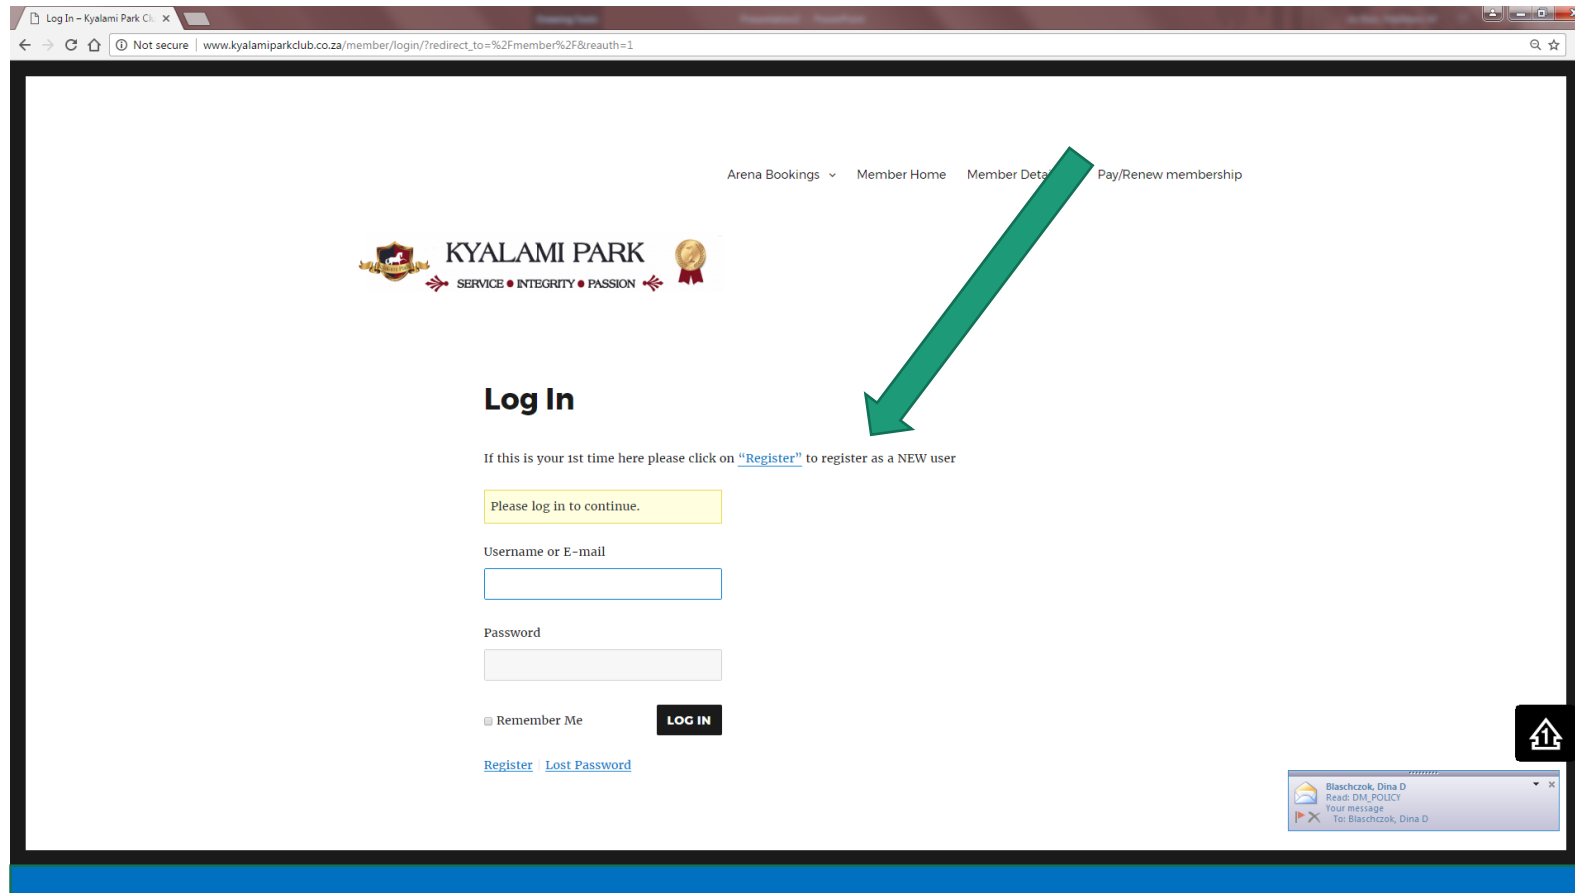

## Entering for Showing and Equitation Online

### Follow these simple steps:

- Go to the KPC website [www.kyalamiparkclub.co.za](http://www.kyalamiparkclub.co.za)
- Click on Shows Show Entries
- If you are not a KPC member or you are a KPC member but have not yet registered online, then click on Register
- If you are a KPC member with an online profile, then you can just click on login as per usual