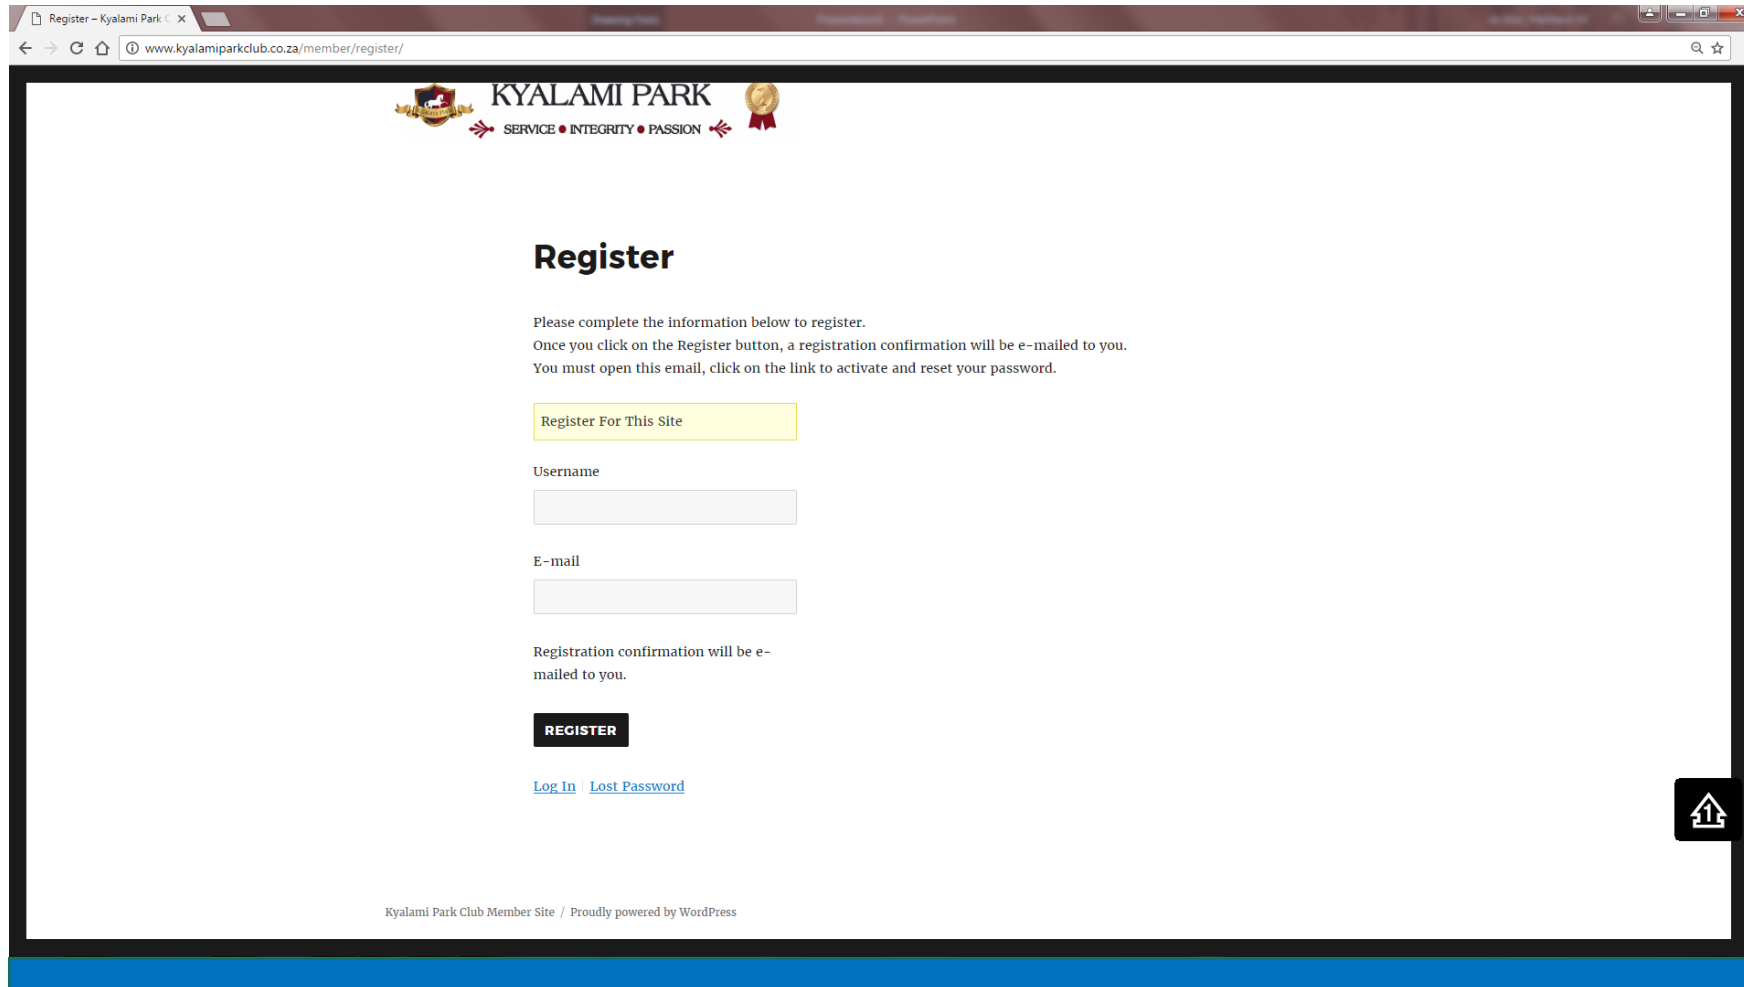

- Type in a Username of your choice
- Type in your email address (please ensure you have spelt this 100% correctly so that the activation email reaches you)
- Click on Register