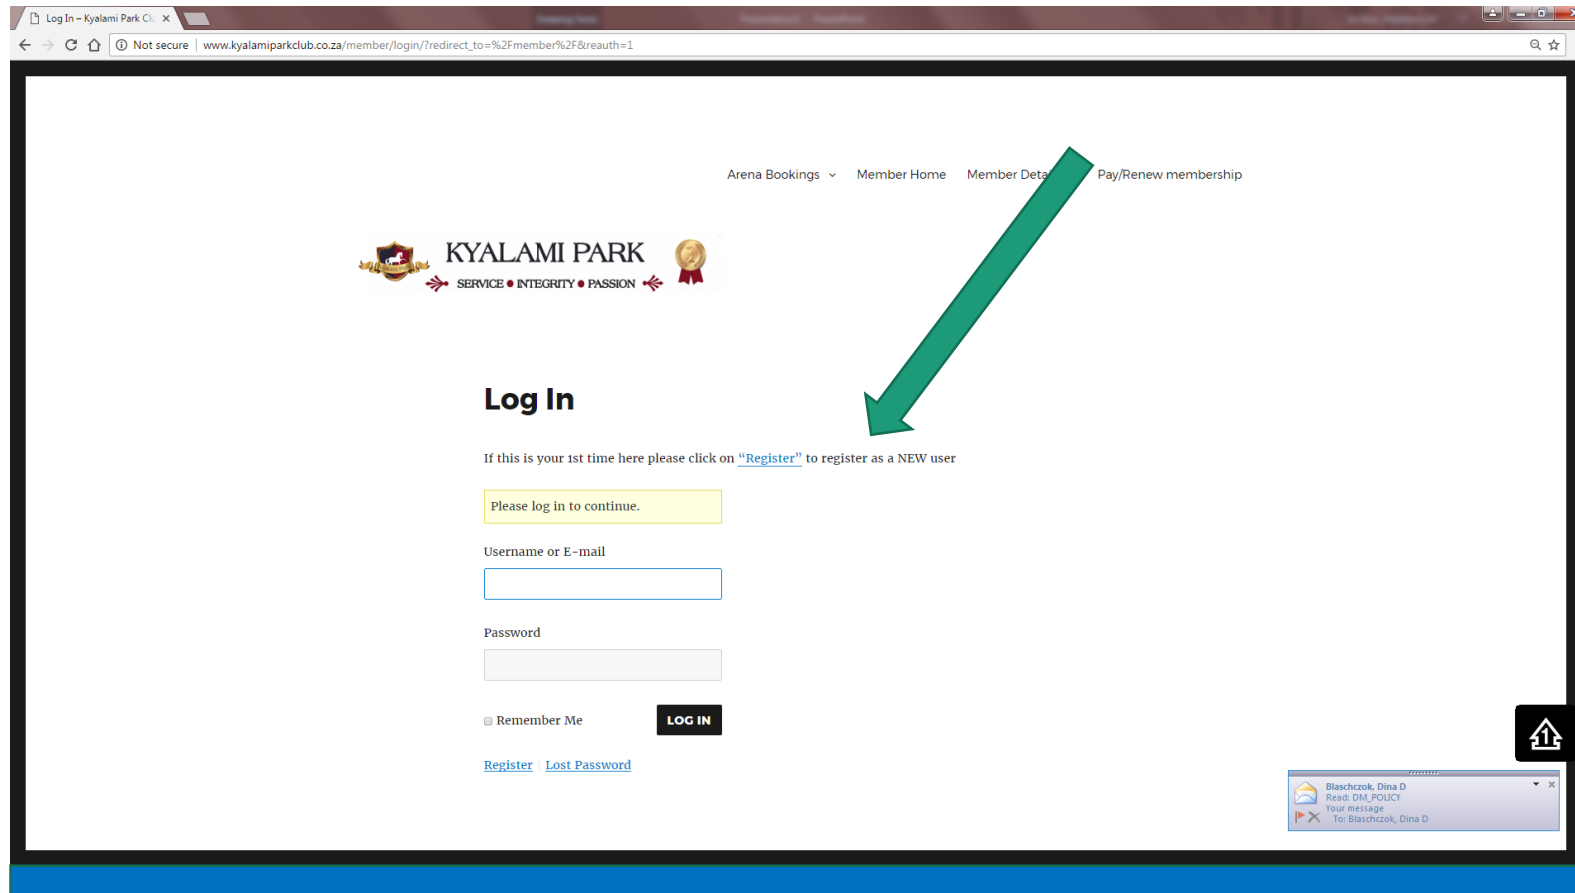

Entering for Showing and Equitation Online

Follow these simple steps:

- Go to the KPC website www.kyalamiparkclub.co.za
- Click on Shows Show Entries
- If you are not a KPC member or you are a KPC member but have not yet registered online, then click on Register
- If you are a KPC member with an online profile, then you can just click on login as per usual