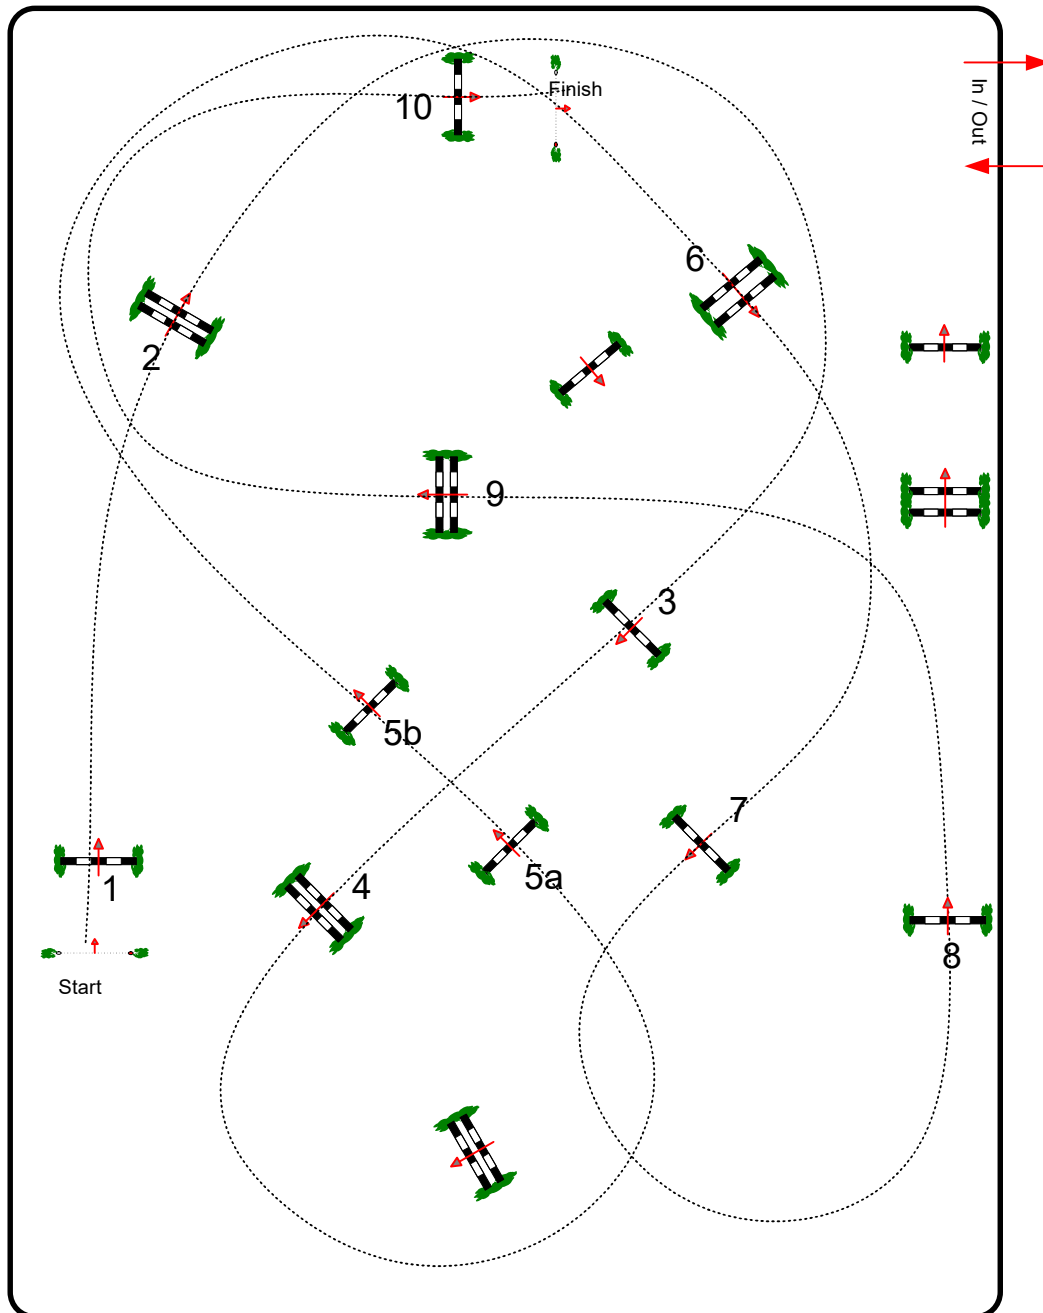

2020 Kyalami Park Club August Show

Junior/Adult .80 - .90 A2 Competition

1st August 2020

Table: A	Speed: 300 m/min	Obstacles: 10	:
National RG:	2nd Jump-off: Length: 480 m Length: 0 m	Efforts: 11	Length: 0 m
FEI RG / Art. 238.2.1	Time allowed: 96 sec Time allowed: 0 sec	Penalty sec:	Time allowed: 0 sec
Height: J/A .80 - .90 m	Time limit: 192 sec Time limit: 0 sec	Closed combination:	Time limit: 0 sec