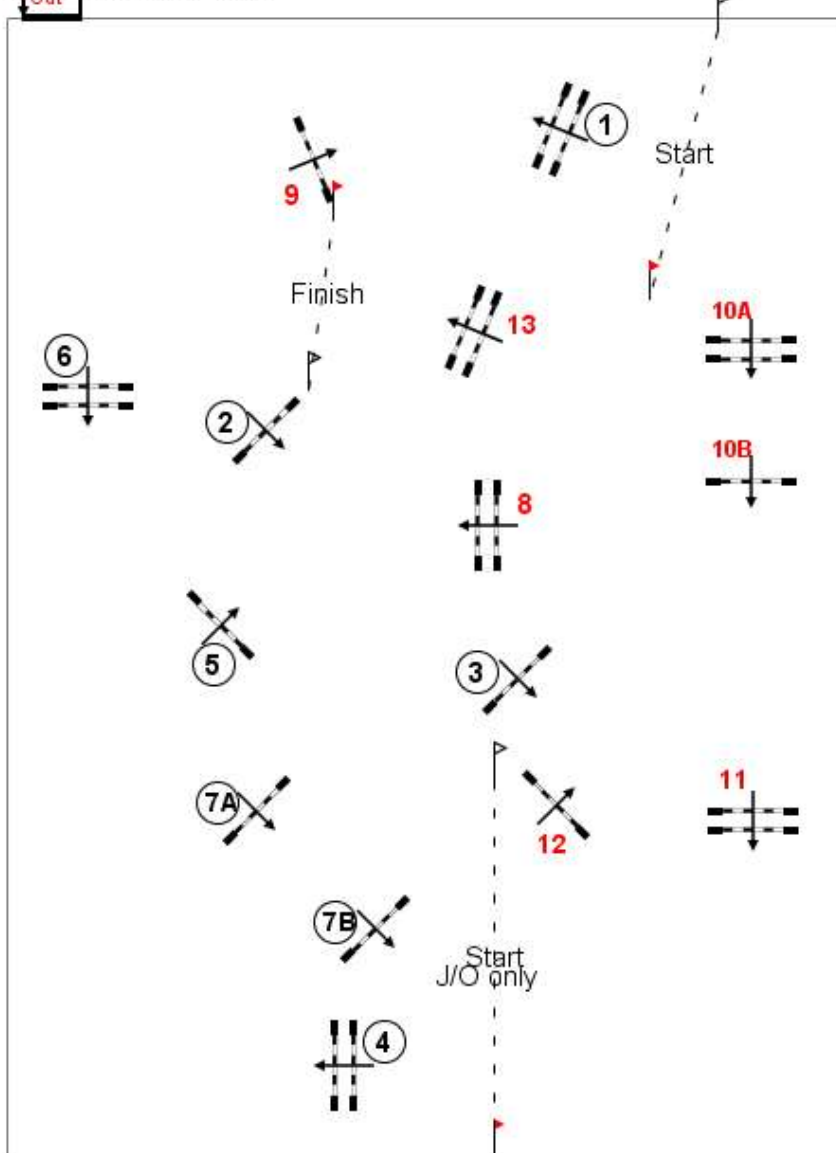

# KPC August 2020

Class: 12/14 Competition in 2 Phases on 16 Aug 2020

Level: J/A 1m- 1,1m

## Course Details

First Round

Fences: 1 - 7

Second Phase

8, 9, 10A, 10B, 11, 12, 13

Course Designer: Brett Webb ply

(55m, 75m)