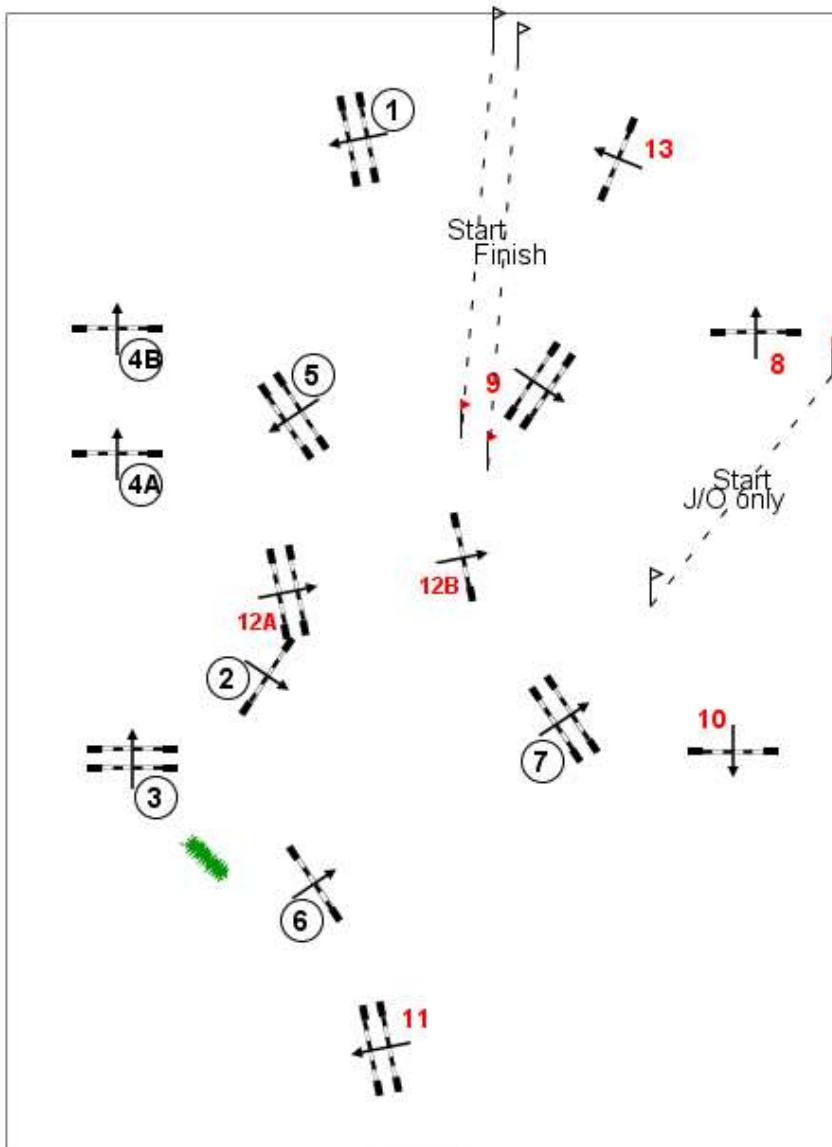

### First Round

Out

#### Fences: 1 - 7

Distance: 310.0m Speed: 350m/min

Time Allowed: 53s Time Limit: 106s

### Second Phase

#### 8, 9, 10, 11, 12A, 12B, 13

Distance: 270.0m Speed: 350m/min

Time Allowed: 46s Time Limit: 92s

Course Designer: Brett Webber Jury

(55m, 75m)