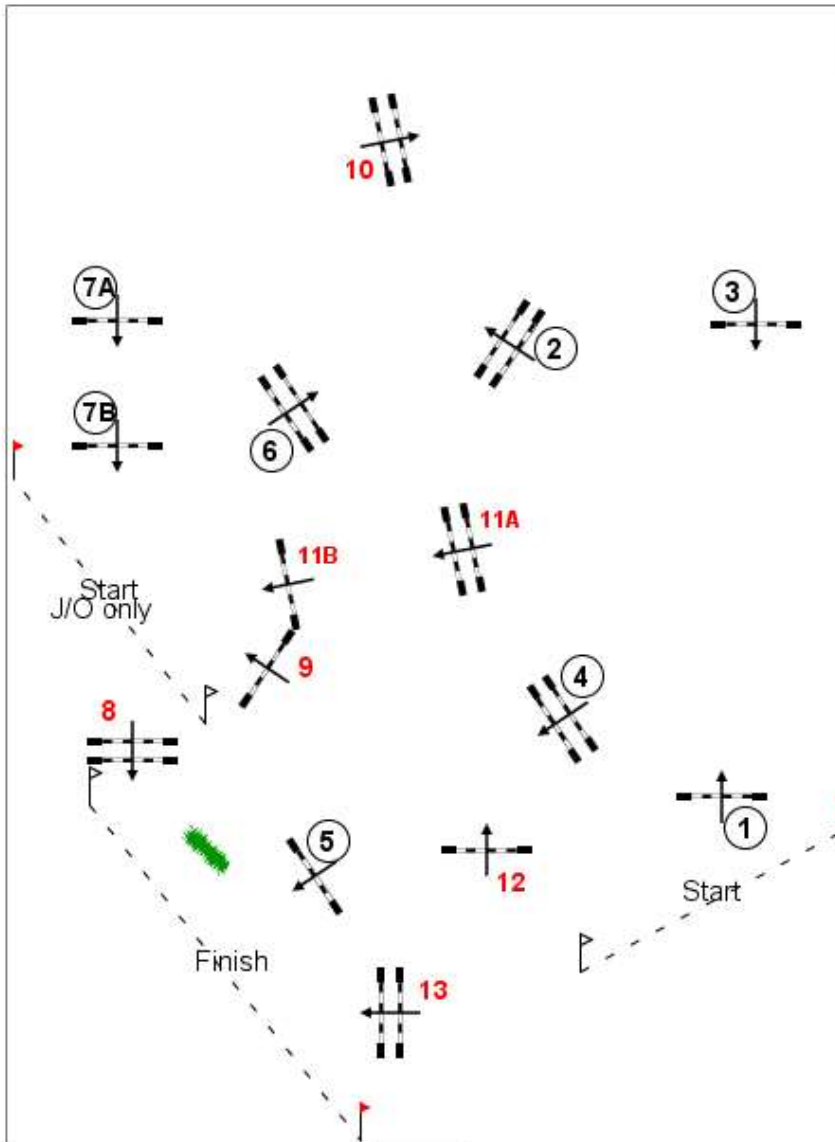

### First Round

In  
Out

### Fences: 1 - 7

Distance: 290.0m Speed: 350m/min

Time Allowed: 50s Time Limit: 100s

### Second Phase

### 8, 9, 10, 11A, 11B, 12, 13

Distance: 290.0m Speed: 350m/min

Time Allowed: 50s Time Limit: 100s

Course Designer: Brett Webber Jury

(55m, 75m)