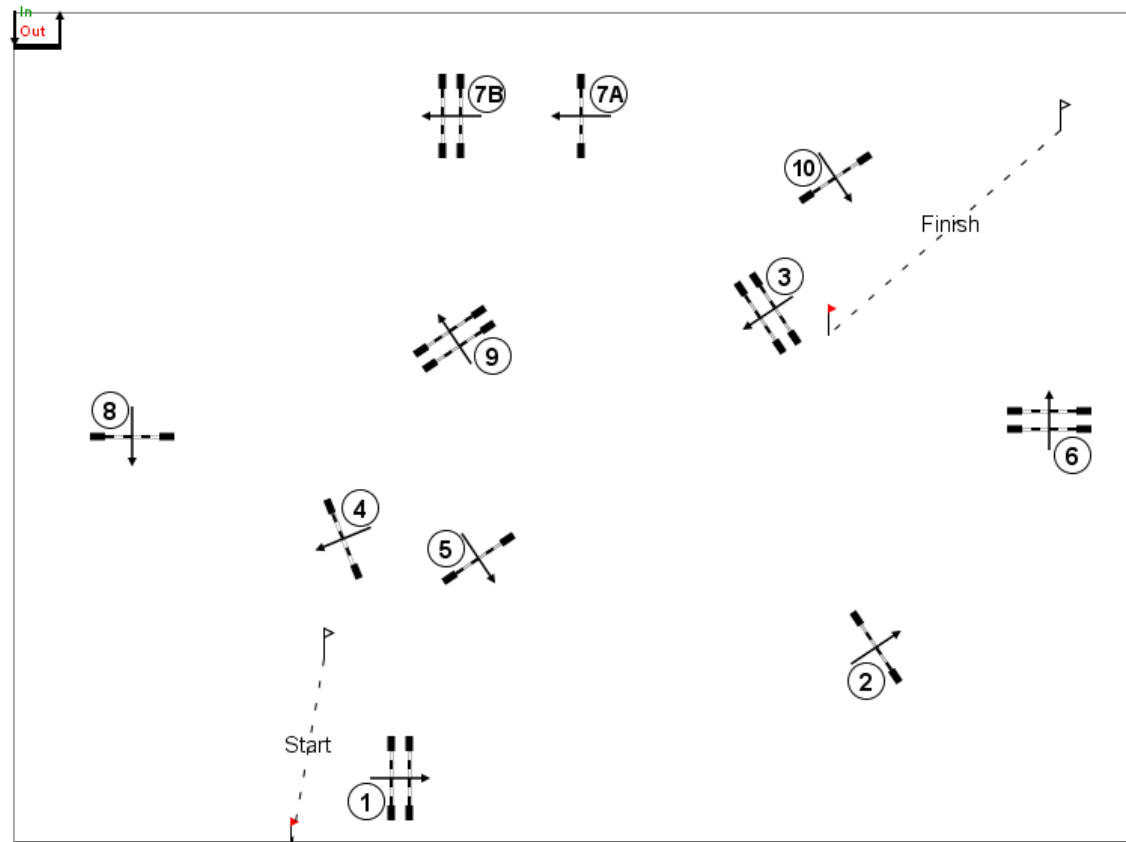

KPC Lower Grade Show

Class: J/A A2 Competition on 30 Aug 2020

Course Details

Course

Fences: 1 - 10

Distance: 462.0m Speed: 300m/min

Time Allowed: 92s Time Limit: 184s

Course Designer: Milton Kgole

(75m, 55m)