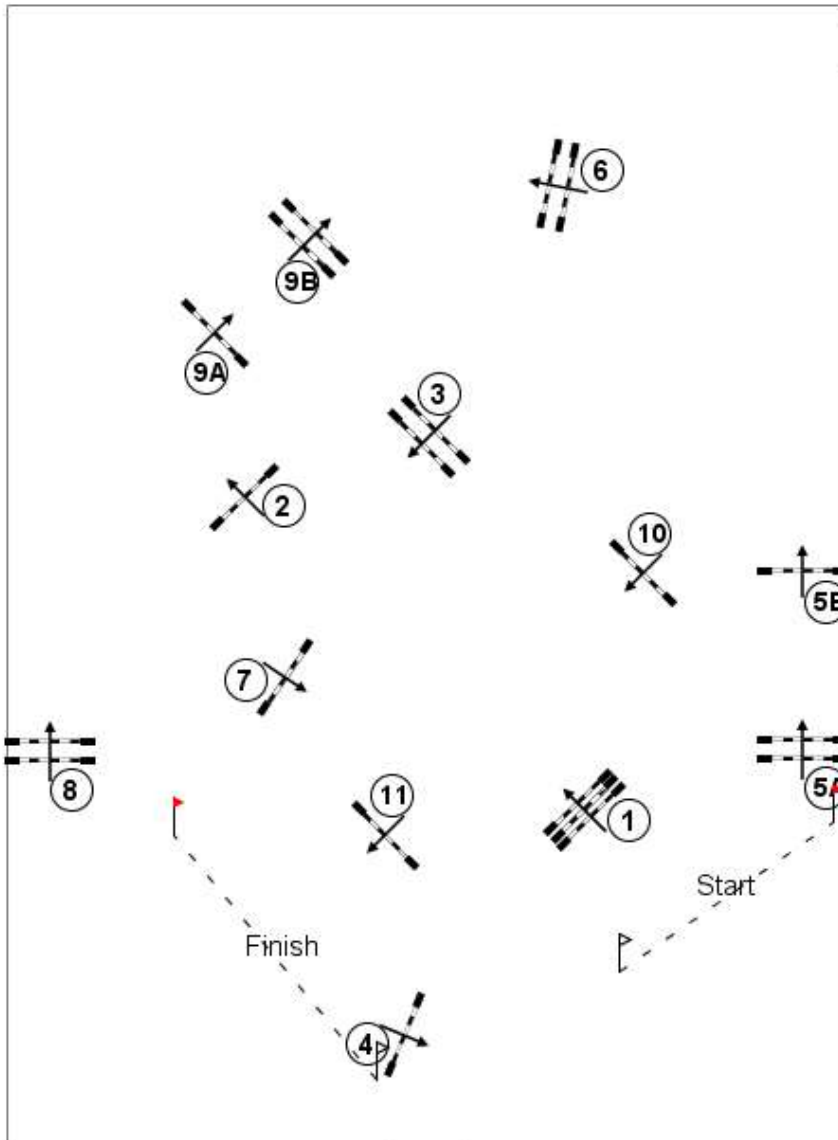

KPC August 2020

Class: 1/3 A2 Competition on 15 Aug 2020

Level: J/A 1,3/1,35m, article: 238.2.1

Course Details

in Course

Out

Fences: 1 - 11

Distance: 450.0m Speed: 350m/min

Time Allowed: 77s Time Limit: 154s

Course Designer: Brett Webber-Jury

(55m, 75m)