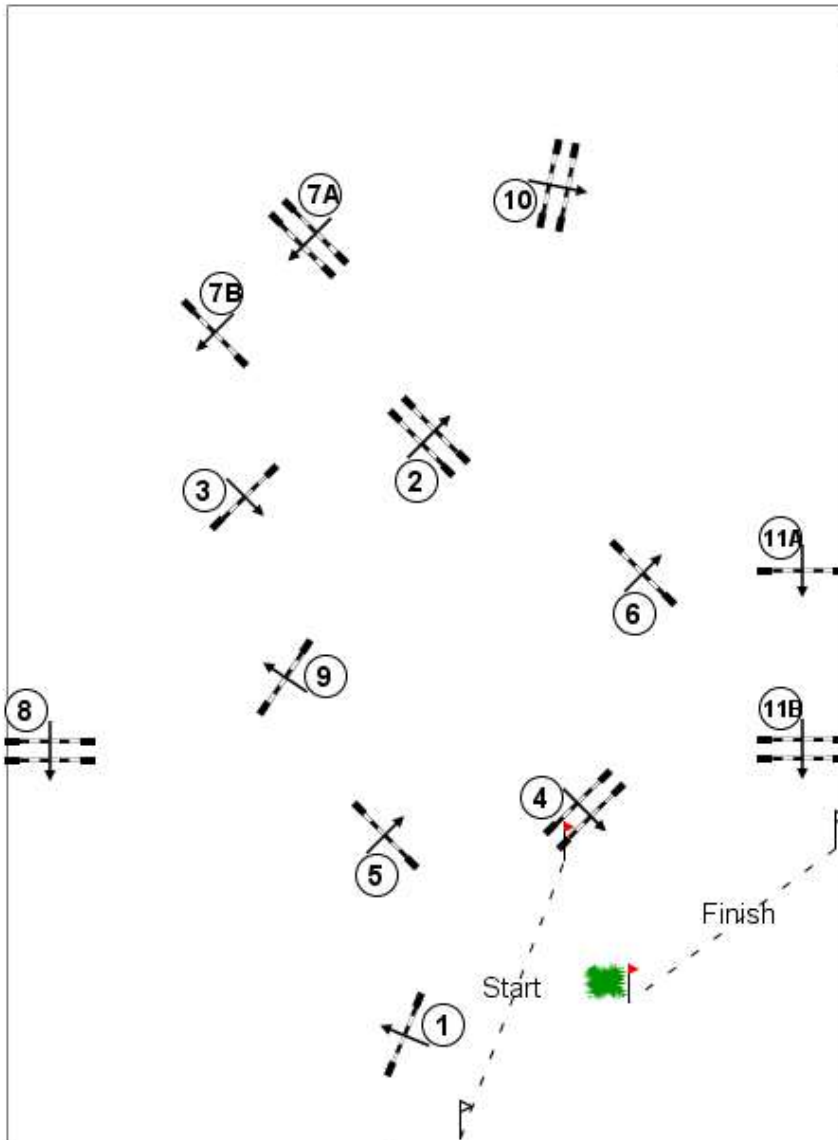

KPC August 2020

Class: 5/ 7/ 9 A2 Competition on 15 Aug 2020

Level: J/A 1,15-1,25m, article: 238.2.1

Course Details

in Course

Out

Fences: 1 - 11

Distance: 460.0m Speed: 350m/min

Time Allowed: 79s Time Limit: 158s

Course Designer: Brett Webber-Jury

(55m, 75m)