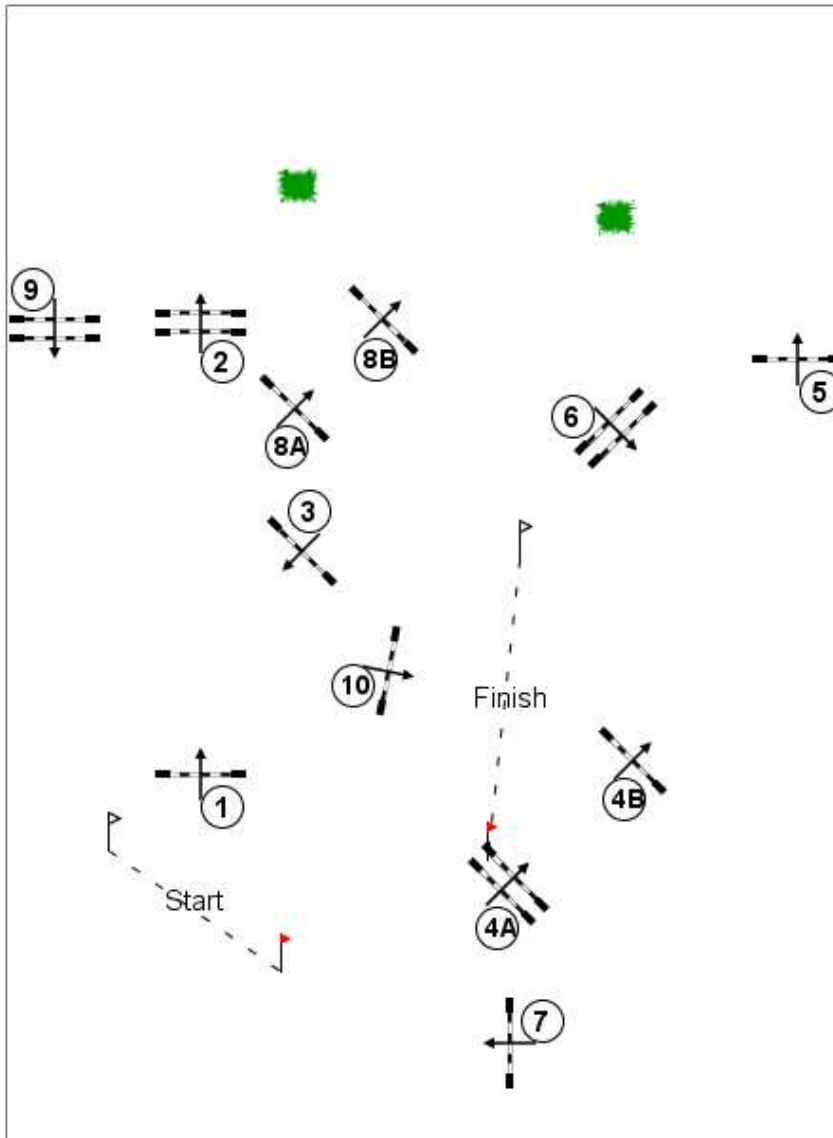

KPC August 2020

Class: 11 / 13 Competition on 16 Aug 2020

Level: J/A 1m-1,1m, article: 238.2.1

Course Details

First Round

Out

Fences: 1 - 10

Distance: 460.0m Speed: 325m/min

Time Allowed: 85s Time Limit: 170s

Course Designer: Brett Webber Jury

(55m, 75m)