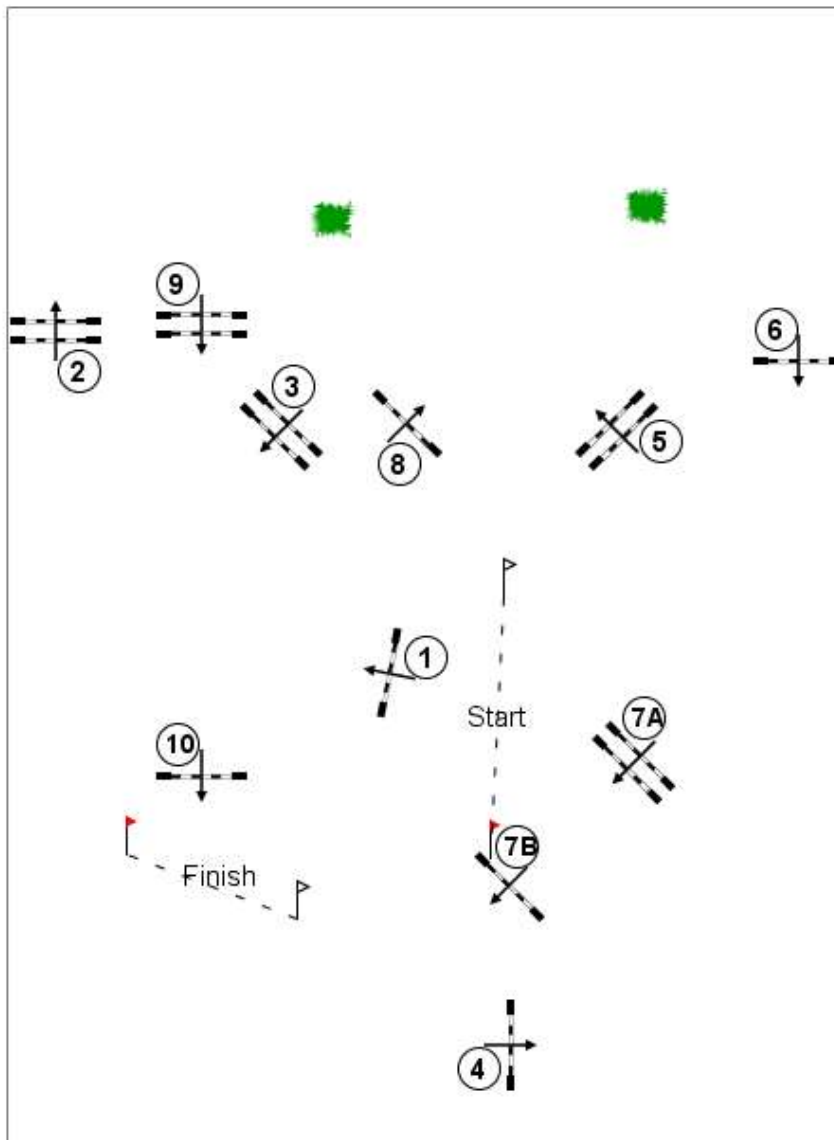

KPC August 2020

Class: 15/ 17/ 17.2 A2 Competition on 16 Aug 2020

Level: J/A 70-90cm, article: 238.2.1

Course Details

First Round

Out

Fences: 1 - 10

Distance: 450.0m Speed: 300m/min

Time Allowed: 90s Time Limit: 180s

Course Designer: Brett Webber Jury

(55m, 75m)