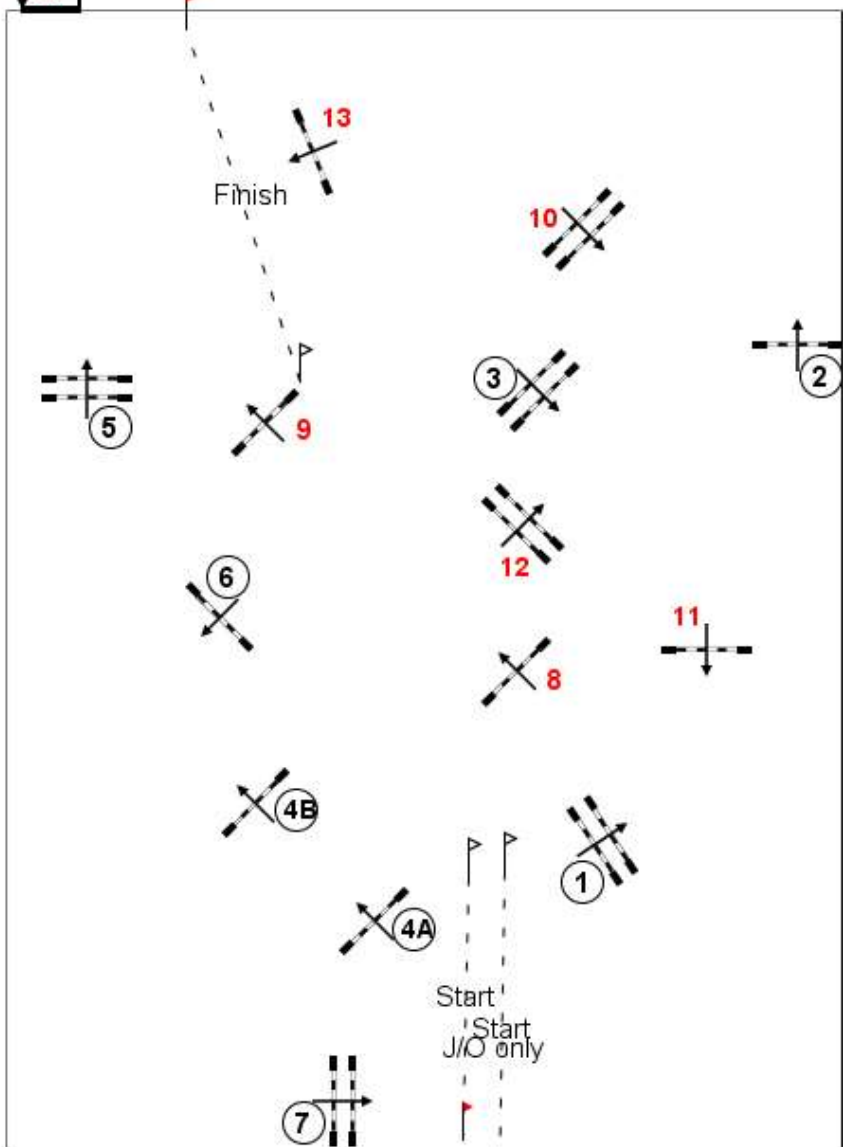

KPC August 2020

Class: 16/ 18/ 18.2 Competition on 16 Aug 2020

Immediate J/O, level: J/A 80-90cm, article: 238.2.2

Course Designer: Brett Webbepury

(55m, 75m)

Course Details

Course

Fences: 1 - 7

Distance: 420.0m Speed: 300m/min

Time Allowed: 84s Time Limit: 168s

Second Phase

8, 9, 10, 11, 12, 13