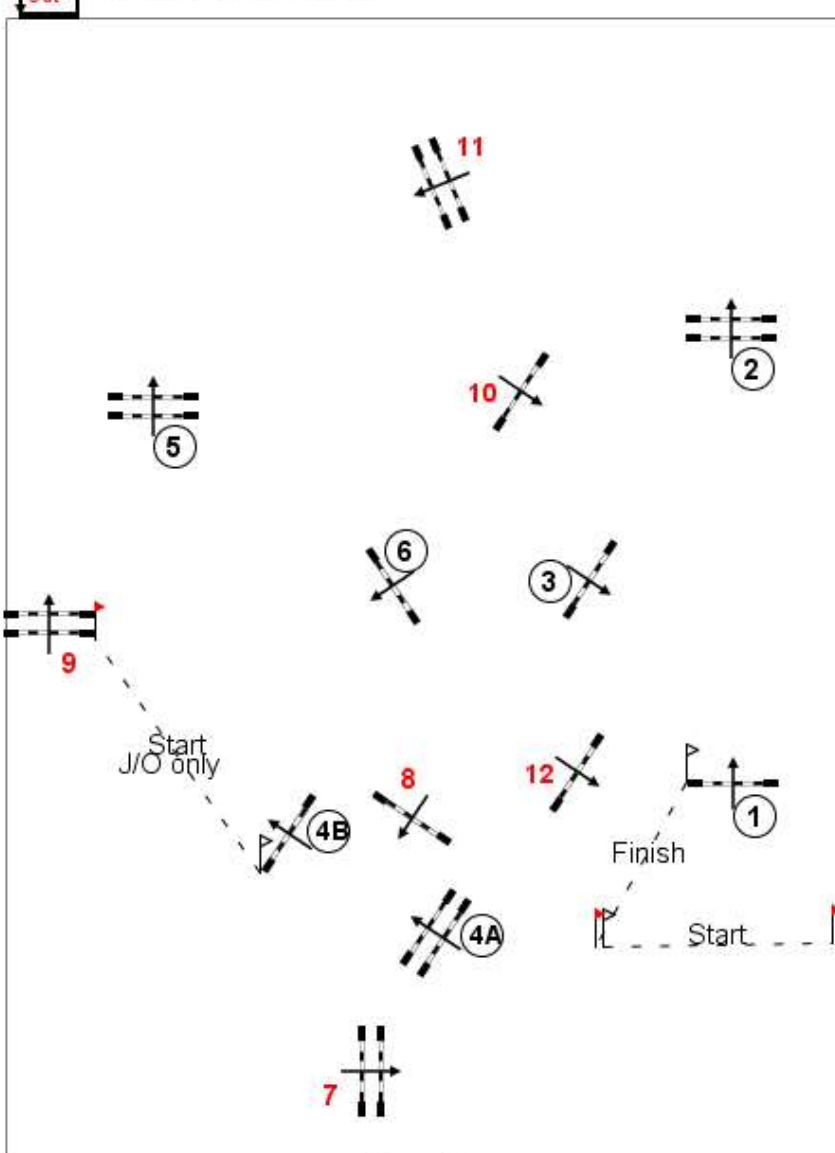

2 Mampro SA KPC Show

Class: 10/22 Competiton in 2 Phases on 29 Aug 2020

Level: J/A 1m, article: 274.5

Course Designer: Brett Webber Jury

(55m, 75m)

Course Details

First Round

Fences: 1 - 6

Distance: 240.0m Speed: 325m/min

Time Allowed: 44s Time Limit: 88s

Second Phase

7, 8, 9, 10, 11, 12

Distance: 300.0m Speed: 325m/min

Time Allowed: 55s Time Limit: 110s