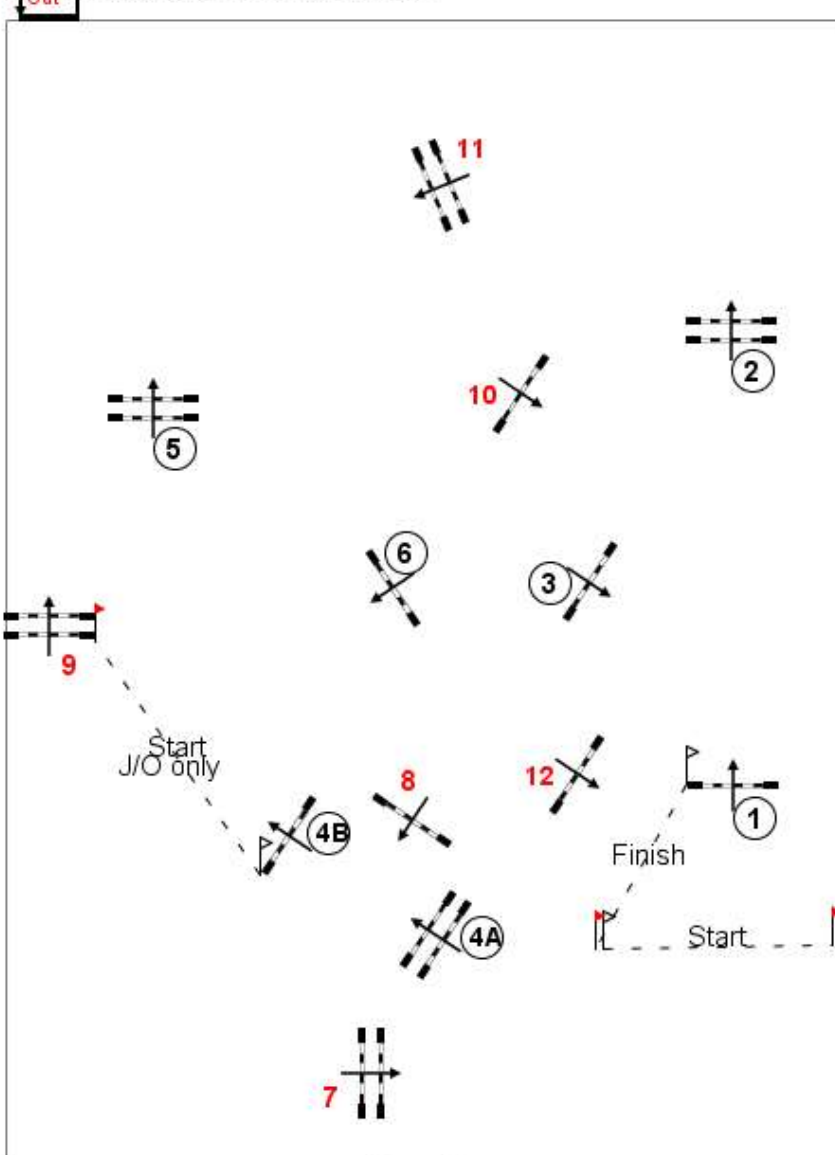

# 2 Mampro SA KPC Show

Class: 30/28 Competiton in 2 Phases on 29 Aug 2020

Level: PR 1m/1.1m, article: 274.5

Course Designer: Brett Webber Jury

(55m, 75m)

## Course Details

### Course

### Second Phase