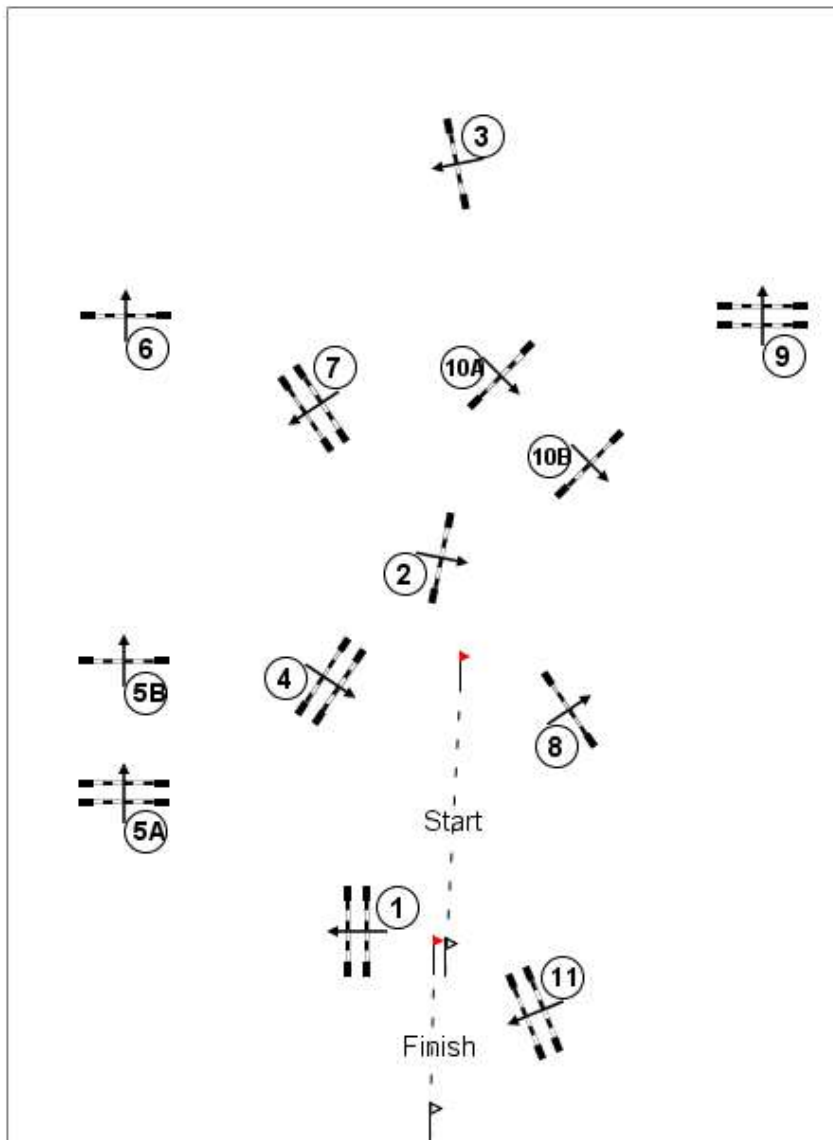

2 Mampro SA KPC Show

Class: 29/27 Competition A2 on 29 Aug 2020

Level: PR 1m/1.1m, article: 238.2.1

Course Details

Course

Fences: 1 - 11

Distance: 490.0m Speed: 350m/min

Time Allowed: 84s Time Limit: 168s

Course Designer: Brett Webber-Jury

(55m, 75m)