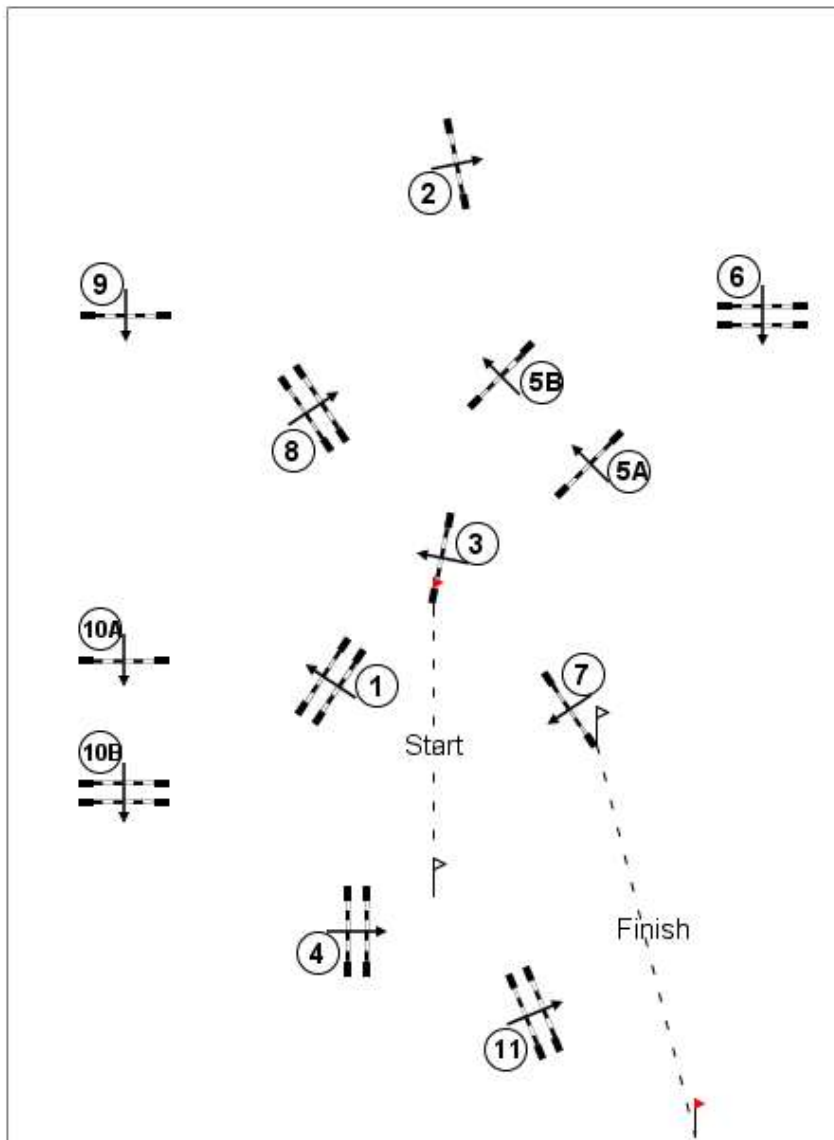

2 Mampro SA KPC Show

Class: 7/19/5/17/3 Competition A2 on 29 Aug 2020

Level: J/A 1.1m-1.2m, article: 238.2.1

Course Details

In First Round

Out

Fences: 1 - 11

Distance: 480.0m Speed: 350m/min

Time Allowed: 82s Time Limit: 164s

Course Designer: Brett Webber-Jury

(55m, 75m)