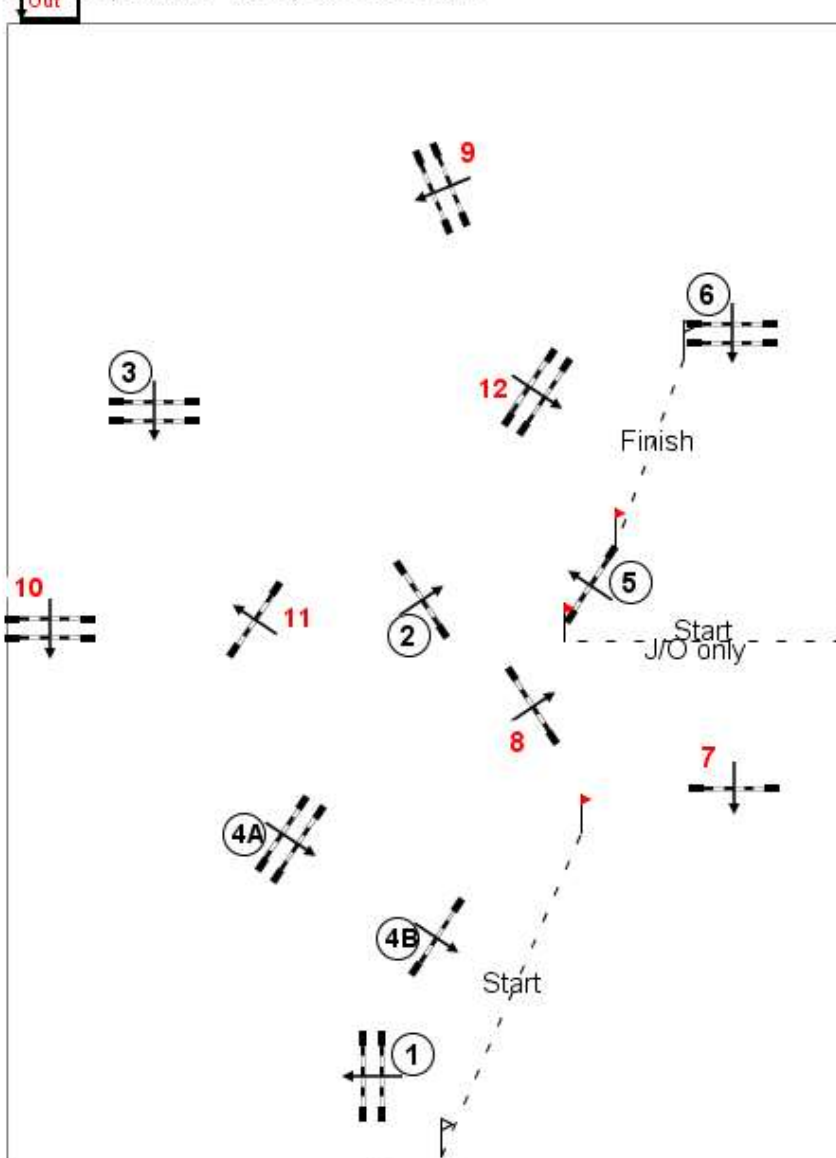

2 Mampro SA KPC Show

Class: 8/ 20/ 6/ 18/ 4 on 29 Aug 2020

Level: J/A 1.1m-1.2m, article: 274.5

Course Designer: Brett Webber

(55m, 75m)

Course Details

First Round

Fences: 1 - 6

Distance: 290.0m Speed: 350m/min

Time Allowed: 50s Time Limit: 100s

Second Phase

7, 8, 9, 10, 11, 12

Distance: 270.0m Speed: 350m/min

Time Allowed: 46s Time Limit: 92s