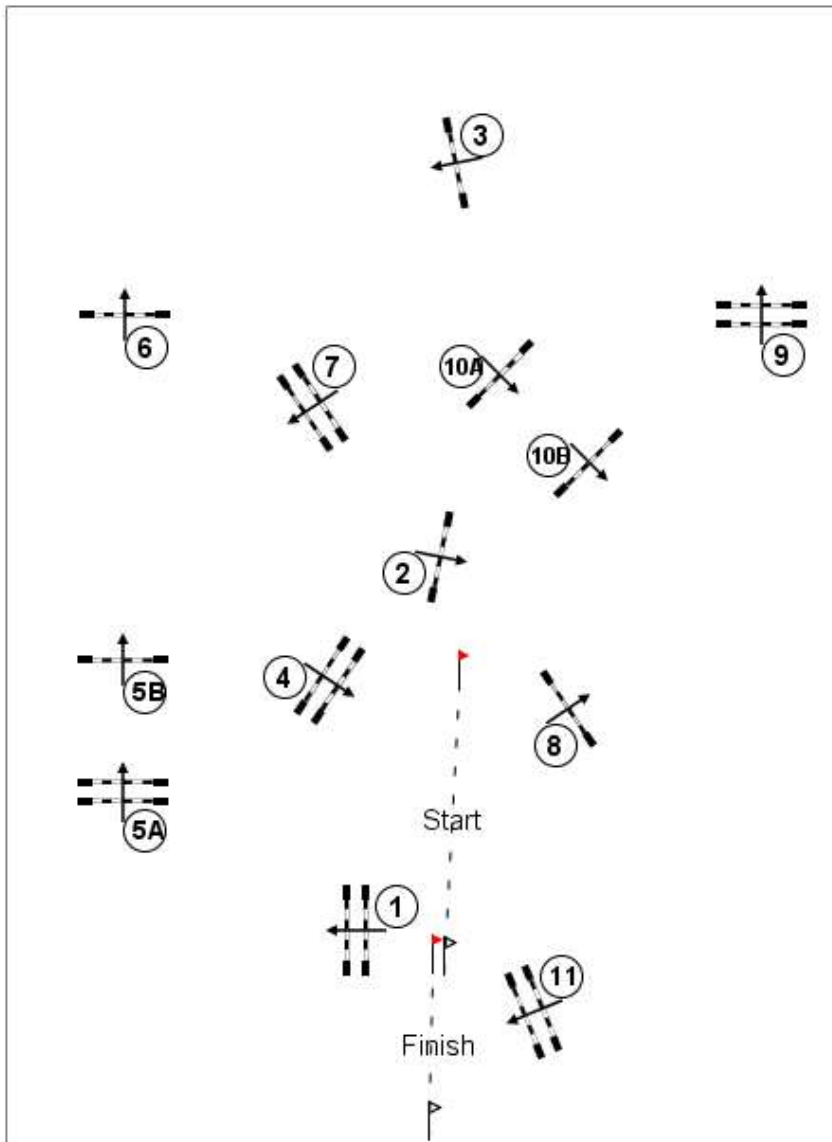

2 Mampro SA KPC Show

Class: 9/21 Competition A2 on 29 Aug 2020

Level: J/A 1m, article: 238.2.1

Course Details

Course

Fences: 1 - 11

Distance: 490.0m Speed: 325m/min

Time Allowed: 90s Time Limit: 180s

Course Designer: Brett Webber Jury

(55m, 75m)