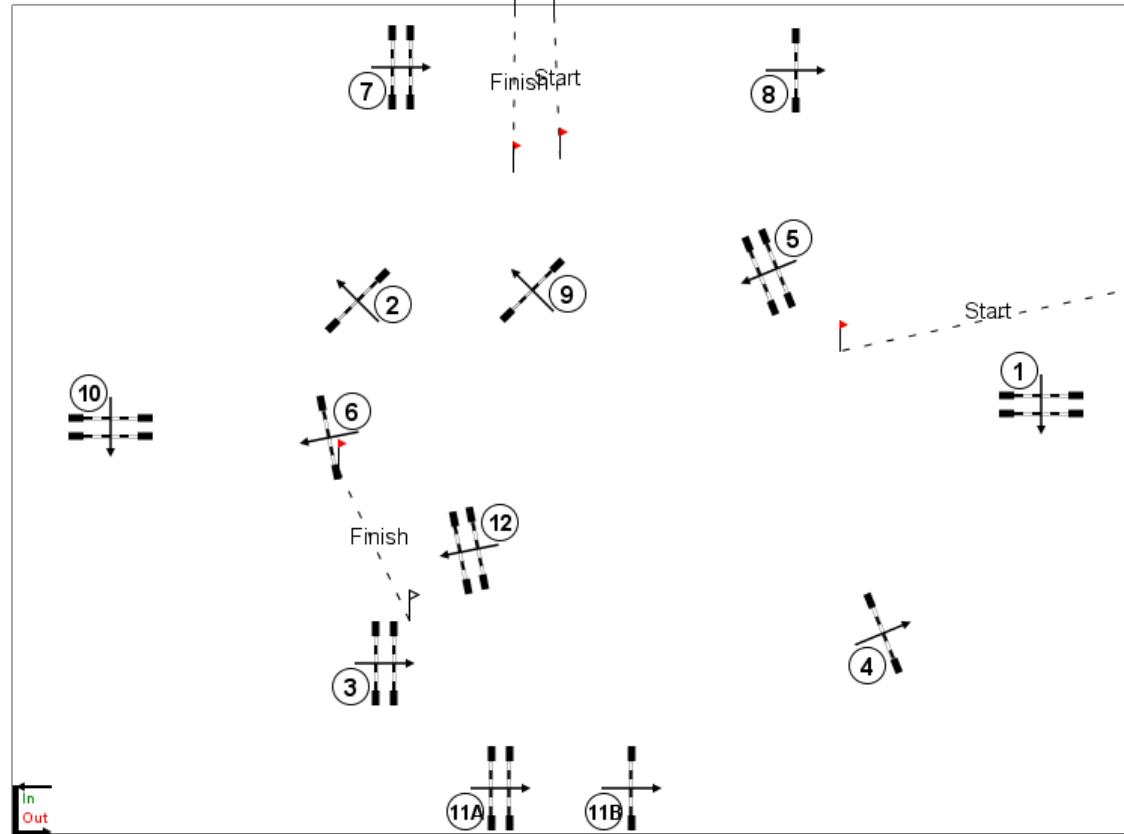

KPC Lower Grade Show

Class: PR on 30 Aug 2020

Competition in , level: 50cm - 90cm, article: 274.2

Course Designer: Milton Kgole

(75m, 55m)

Course Details

Course

Fences: 1 - 7

Distance: 344.0m Speed: 300m/min

Time Allowed: 69s Time Limit: 138s

Distance: 253.0m Speed: 300m/min

Time Allowed: 51s Time Limit: 102s