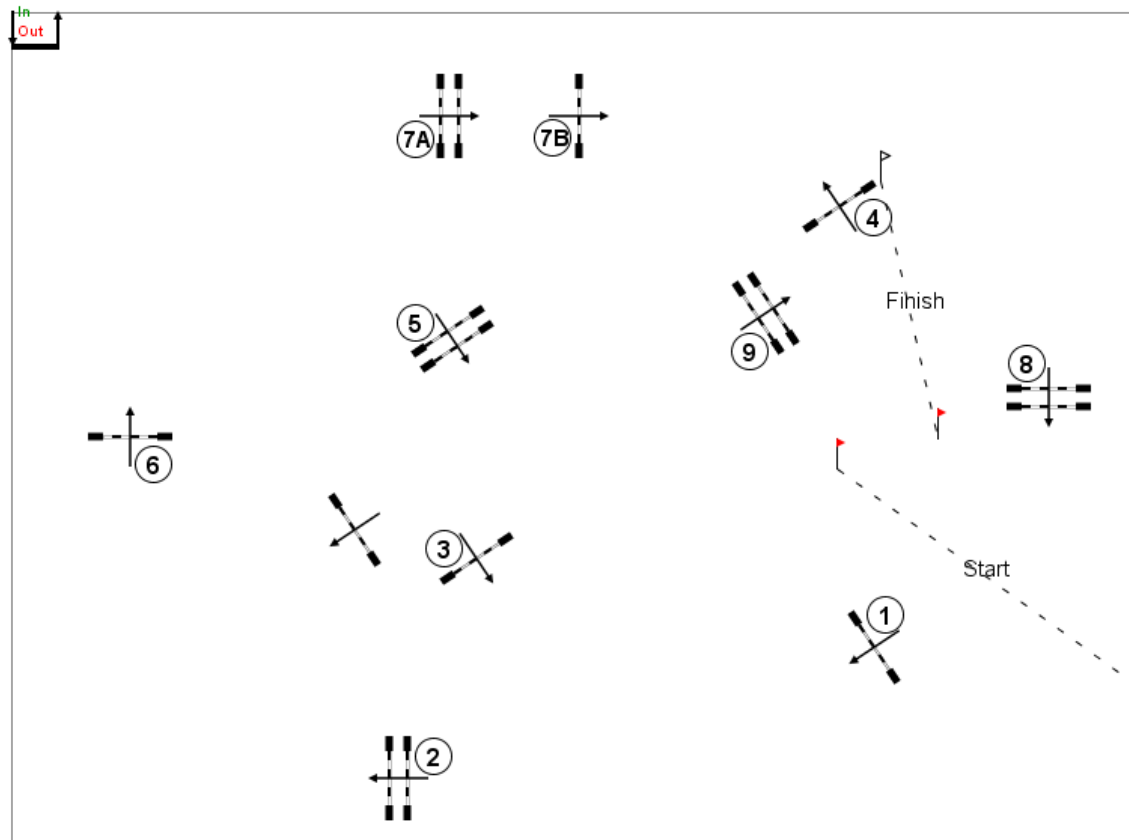

KPC Lower Grade Show

Class: PR A2 Competition on 29 Aug 2020

Course Designer: Milton Kgole

(75m, 55m)

Course Details

First Round

Fences: 1 - 9

Distance: 462.0m Speed: 300m/min

Time Allowed: 92s Time Limit: 184s